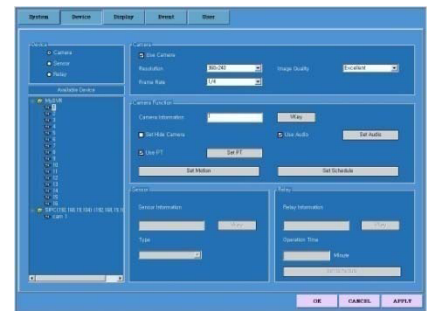

## System Configuration

## Software Feature

<Live Monitoring>

<Playback Screen>

<Setup Mode>

<NCMS LITE/PRO>

live / Remote Search / Remote Setup.  
3<sup>rd</sup> Level E-map / Event Management.  
Spot Recording / On-Screen PTZ control.

<PDA Viewer>

Live View & PTZ control  
Will be available in 3<sup>rd</sup> Q .2008

<DTVS>

Data Transaction Verify  
➔ POS, ATM, Access controller  
Add-on package (Easy Install)

Phone: 909-989-1040

Fax: 909-941-3144