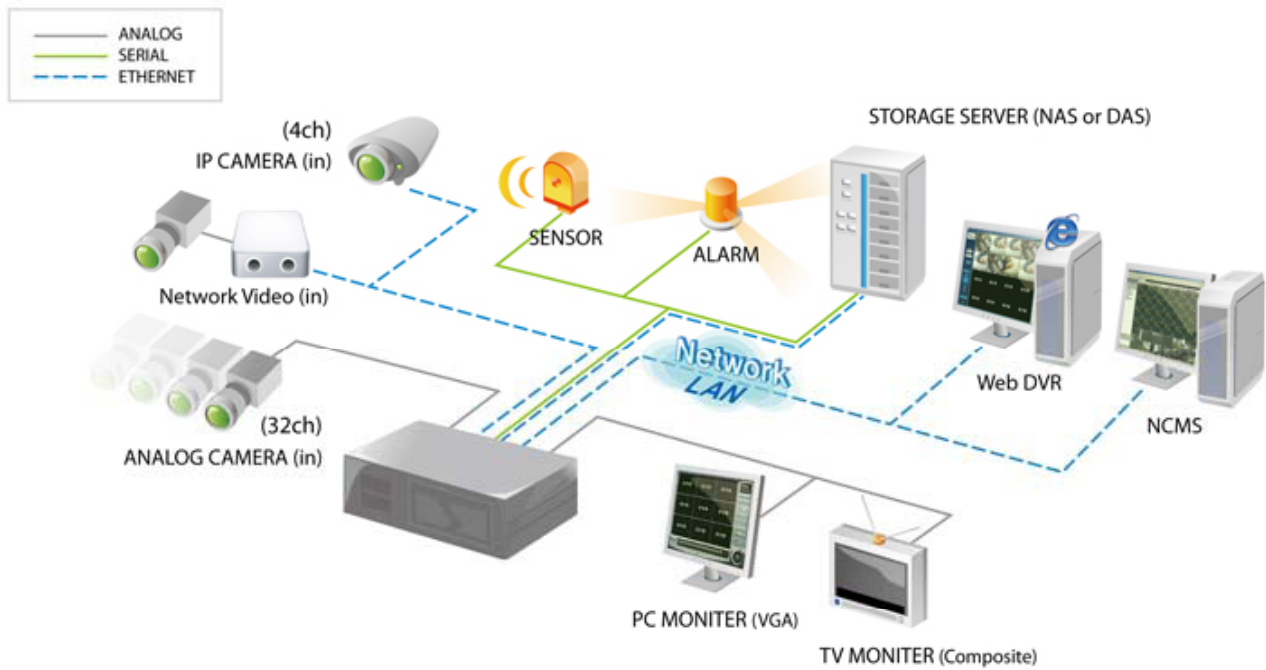

HYBRID DVR

System Configuration